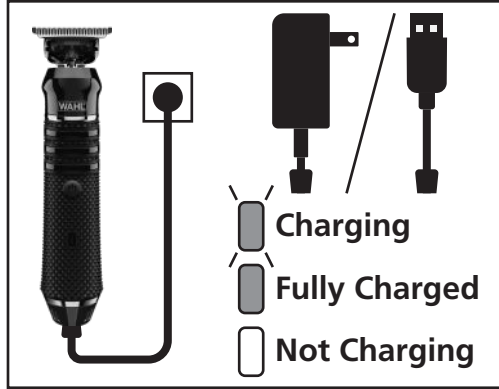

Wahl® Trimmer Quickstart Guide

1. Charge Unit

2. Disable/Enable Travel Lock

3. Attach Desired Grooming Head

4. Select Guide Comb & Attach

5. Rinse Trimmer

6. Oil Blades