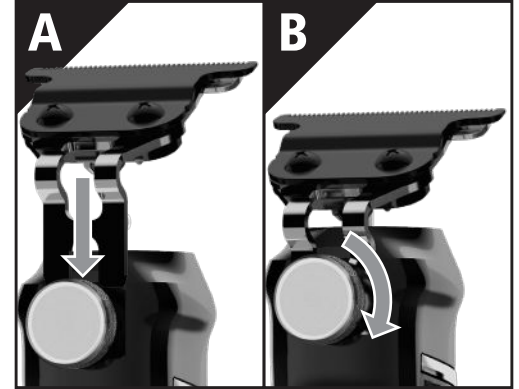

Wahl® Trimmer Quickstart Guide

1. Charge Unit

2. Disable/Enable Travel Lock

3. Attach Desired Grooming Head

4. Select Guide Comb & Attach

5. Rinse Trimmer

6. Oil Blades